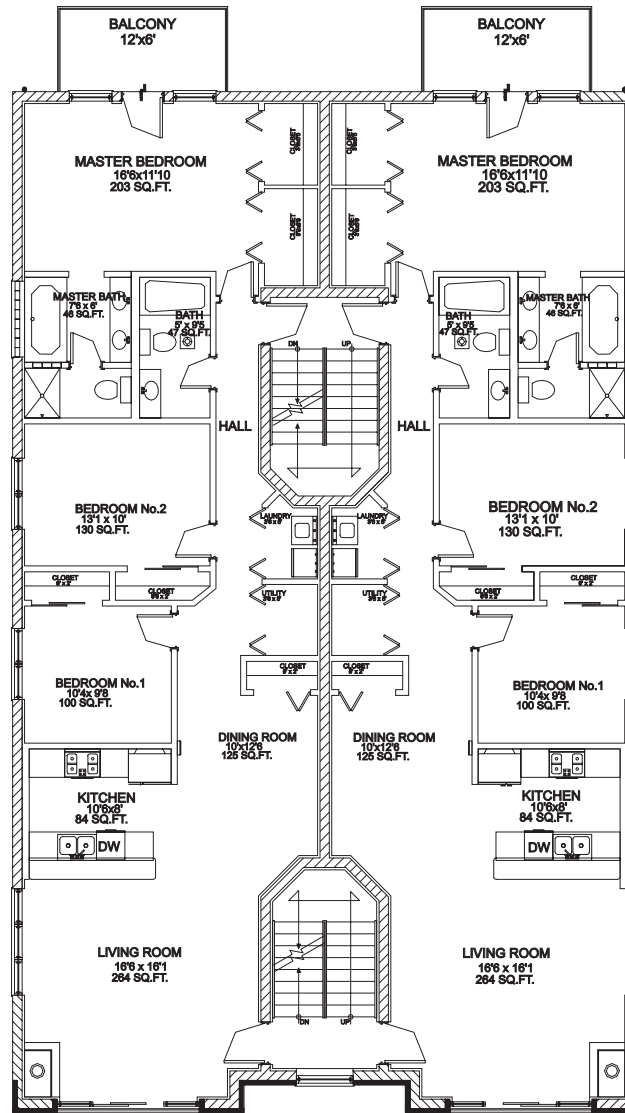

6516 S. Woodlawn

C O N D O M I N I U M S

6 Stunning New Condominiums

- Masonry construction
- Classic Exterior, Contemporary Interior
- Ten foot ceilings
- Featuring 3 bedroom plans with 2 baths
- Oak flooring in kitchen, dining & living rooms
- Large windows provide dramatic light-filled interiors
- Fireplace with granite or marble hearth & surround
- Abundant closets
- Bathrooms finished with ceramic tile, Kohler fixtures & Moen faucets
- Marble master bath with double bowl vanity, whirlpool & separate shower.
- Designer kitchen with GE white on white appliances
- Security system & intercom
- Offstreet parking included

Apartment 2S

Apartment 2N

Second Floor Plan

Apartment 3S

Apartment 3N

Third Floor Plan