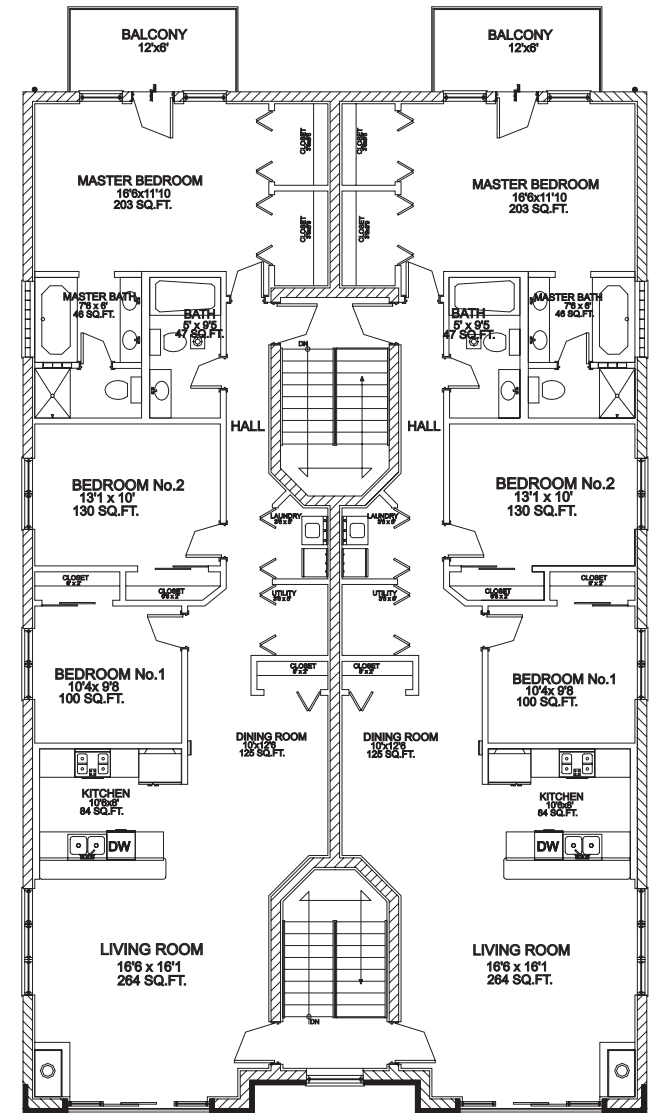

6516 S. Woodlawn

C O N D O M I N I U M S

6 Stunning New Condominiums

- Masonry construction
- Classic Exterior, Contemporary Interior
- Ten foot ceilings
- Featuring 3 bedroom plans with 2 baths
- Oak flooring in kitchen, dining & living rooms
- Large windows provide dramatic light-filled interiors
- Fireplace with granite or marble hearth & surround
- Abundant closets
- Bathrooms finished with ceramic tile, Kohler fixtures & Moen faucets
- Marble master bath with double bowl vanity, whirlpool & separate shower.
- Designer kitchen with GE white on white appliances
- Security system & intercom
- Offstreet parking included

Apartment 2S

Apartment 2N

Second Floor Plan

Apartment 3S

Apartment 3N

Third Floor Plan